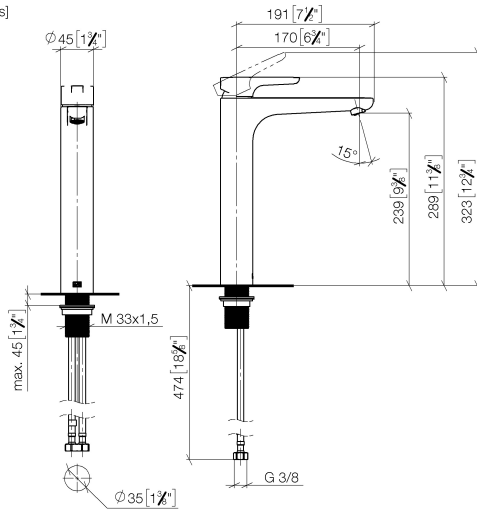

DORNBRACHT YAMOU Single-lever basin mixer with raised base without pop-up waste - Chrome

33 537 831

- 180mm projection
- fixed spout
- circular, air-enriched flow
- height of mixer 288 mm
- height up to aerator 239 mm
- hole diameter 35 mm
- 2x screw-in M 8 x 1 pressure hose, leak-tested
- max. flow 6.8 l/min

Chrome

33 537 831-00

Soft Black

33 537 831-69

DORNBRACHT YAMOU Single-lever basin mixer with raised base without pop-up waste - Chrome

33 537 831
mm [inches]

Flow rate chart

Certificates

AbP_10171. ACS_23 ACC NY WRAS_240104004.
491.

DORNBRACHT YAMOU Single-lever basin mixer with raised base without pop-up waste - Chrome

33 537 831

Parts for other finishes can be found here: [Soft Black](#)

Spare parts list

No.	Item Number	Name	Quantity used	Delivery time
1	90 20 83 002 00-00	handle	1	2
2	90 21 02 400 00-00	cover	1	2
3	90 23 10 140 00 90	nut	1	2
4	90 15 05 502 00 90	cartridge	1	2
5	90 23 01 177 00-00	aerator	1	2
6	90 14 05 082 00 90	seal	1	2
7	90 30 11 505 00 90	fixing set	1	2
8	90 30 04 115 00 90	hose	1	2