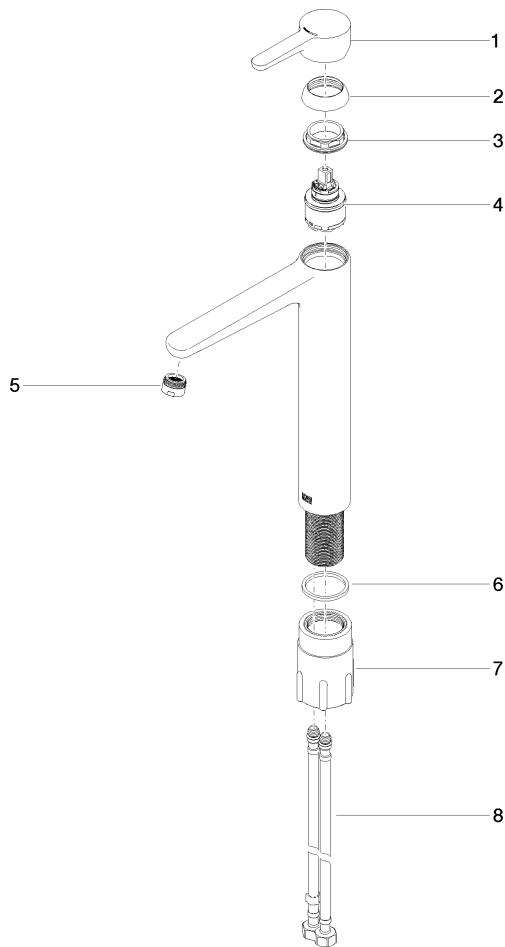

DORNBRACHT YAMOU Single-lever basin mixer with raised base without pop-up waste - Chrome

33 537 831

- 180mm projection
- fixed spout
- circular, air-enriched flow
- height of mixer 288 mm
- height up to aerator 239 mm
- hole diameter 35 mm
- 2x screw-in M 8 x 1 pressure hose, leak-tested
- max. flow 6.8 l/min

Chrome

33 537 831-00

Soft Black

33 537 831-69

DORNBRACHT YAMOU Single-lever basin mixer with raised base without pop-up waste - Chrome

33 537 831
mm [inches]

Flow rate chart

Certificates

AbP_10171. ACS_23 ACC NY WRAS_240104004.
491.

DORNBRACHT YAMOU Single-lever basin mixer with raised base without pop-up waste - Chrome

33 537 831

Parts for other finishes can be found here: [Soft Black](#)

Spare parts list

No.	Item Number	Name	Quantity used	Delivery time
1	90 20 83 002 00-00	handle	1	2
2	90 21 02 400 00-00	cover	1	2
3	90 23 10 140 00 90	nut	1	2
4	90 15 05 502 00 90	cartridge	1	2
5	90 23 01 177 00-00	aerator	1	2
6	90 14 05 082 00 90	seal	1	2
7	90 30 11 505 00 90	fixing set	1	2
8	90 30 04 115 00 90	hose	1	2