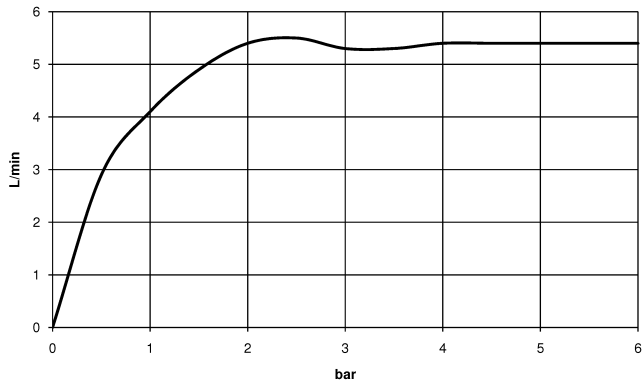

DORNBRACHT YAMOU Single-lever basin mixer with raised base without pop-up waste - Chrome

33 537 831

- 180mm projection
- fixed spout
- circular, air-enriched flow
- height of mixer 288 mm
- height up to aerator 239 mm
- hole diameter 35 mm
- 2x screw-in M 8 x 1 pressure hose, leak-tested
- max. flow 6.8 l/min

Chrome

33 537 831-00

Soft Black

33 537 831-69

DORNBRACHT YAMOU Single-lever basin mixer with raised base without pop-up waste - Chrome

33 537 831
mm [inches]

Flow rate chart

Certificates